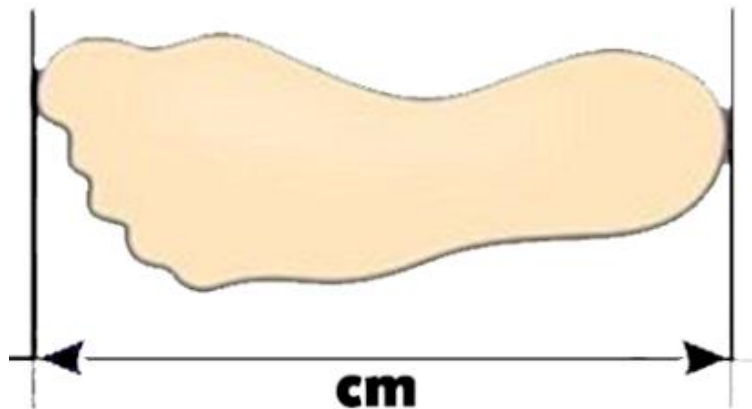

Pro 1 Race boots	
Size 7	24.5cm
Size 8	25.5cm
Size 9	26cm
Size 10	27cm
Size 11	28cm
Size 12	29cm
Size 13	29.5cm
Size 14	30cm

Pro1 takes all care but no responsibly in the above sizing recommendation. We are happy to accept returns or exchanges if required. However, the customer is responsible for return shipping costs.